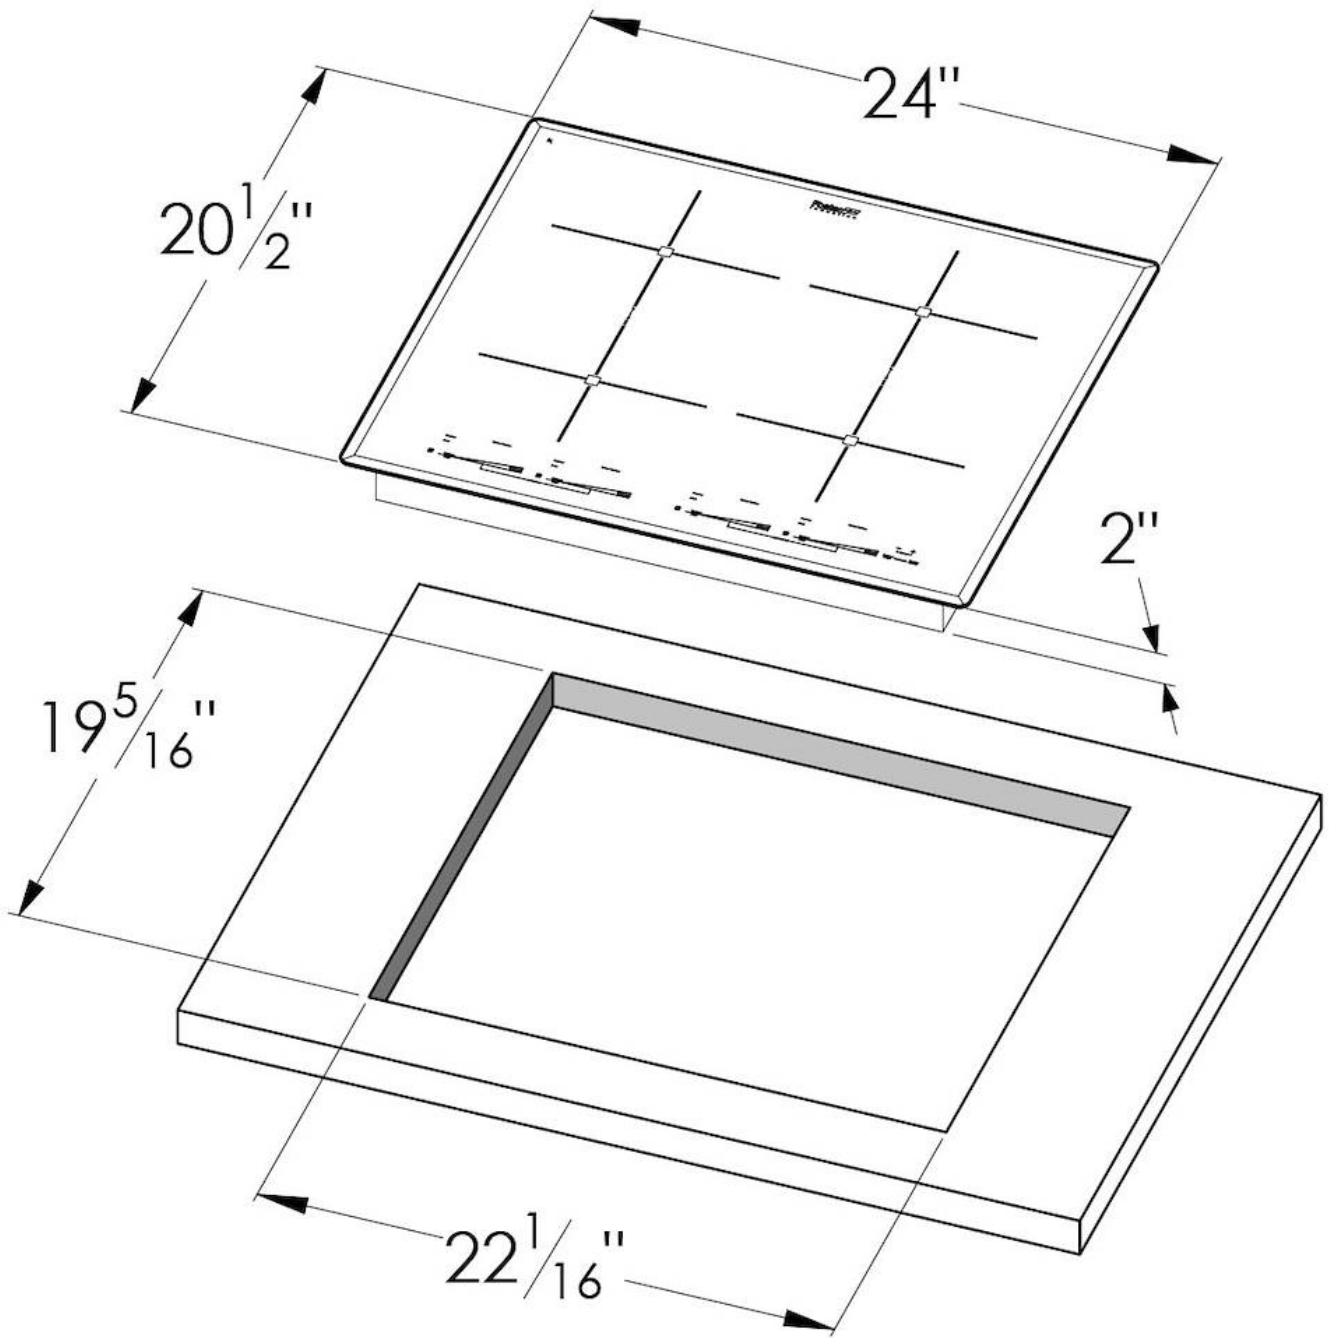

Coloring Black

Material Ceramic glass

Series Foster Milano

Dimensions 24" x 20 1/2"

Edge/Installation Type Bevelled Edge - for flush-mount or over-mount installation

Heating element Four zones

Cut out 22 1/16" x 19 5/16"

Right 7x8" - 1,900 / 2,200 W (3,400 / 3,900 Booster)

Power settings 9 power settings per zone + Powerboost

Safety Safety equipment

Type Induction Hob

Type of commands Touch Control

FEATURES

Powerboost Booster function provides increased power to the selected plate. In particular, when the Booster is activated, the plate works for ten minutes at a very high power that allows to heat quickly large quantities of water.

TECHNICAL DATA

RECOMMENDED PAIRINGS

Sink Leonardo 33" x 20" – U/M
1014 660