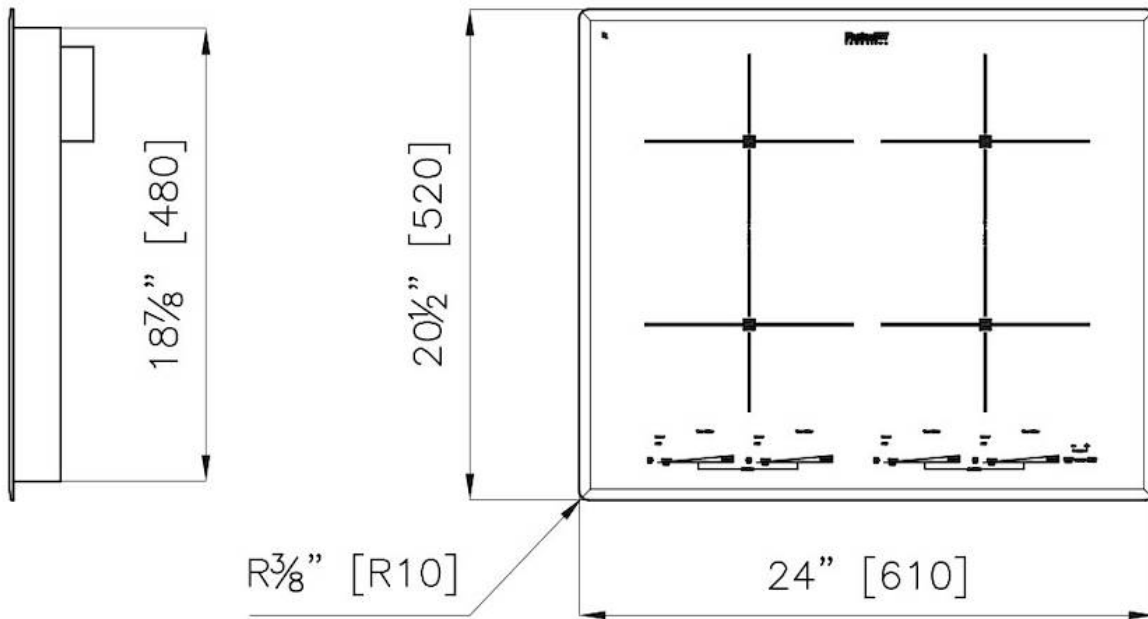

Coloring Black

Material Ceramic glass

Series Foster Milano

Dimensions 24" x 20 1/2"

Edge/Installation Type Bevelled Edge - for flush-mount or over-mount installation

Heating element Four zones

Cut out 22 1/16" x 19 5/16"

Right 7x8" - 1,900 / 2,200 W (3,400 / 3,900 Booster)

Power settings 9 power settings per zone + Powerboost

Safety Safety equipment

Type Induction Hob

Type of commands Touch Control

FEATURES

Powerboost Booster function provides increased power to the selected plate. In particular, when the Booster is activated, the plate works for ten minutes at a very high power that allows to heat quickly large quantities of water.

TECHNICAL DATA

RECOMMENDED PAIRINGS

Sink Leonardo 33" x 20" – U/M
1014 660