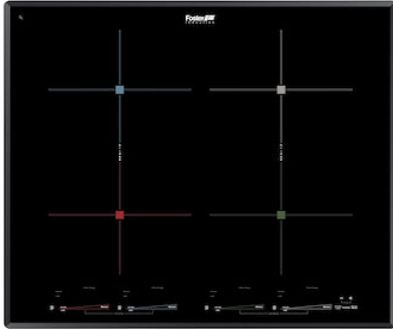

Milano Induction Cooktop 4 Plate

Induction Cooktops

Code: 7371 945

Black ceramic glass

Bevelled edge

9 settings plus powerboost

4 slider commands

DETAILS

Coloring Black

Material Ceramic glass

Series Foster Milano

Dimensions 24" x 20 1/2"

Edge/Installation Type Bevelled Edge - for flush-mount or over-mount installation

Heating element Four zones

Cut out 22 1/16" x 19 5/16"

Right 7x8" - 1,900 / 2,200 W (3,400 / 3,900 Booster)

Power settings 9 power settings per zone + Powerboost

Safety Safety equipment

Type Induction Hob

Type of commands Touch Control

FEATURES

Powerboost Booster function provides increased power to the selected plate. In particular, when the Booster is activated, the plate works for ten minutes at a very high power that allows to heat quickly large quantities of water.

TECHNICAL DATA

RECOMMENDED PAIRINGS

Sink Leonardo 33" x 20" – U/M
1014 660