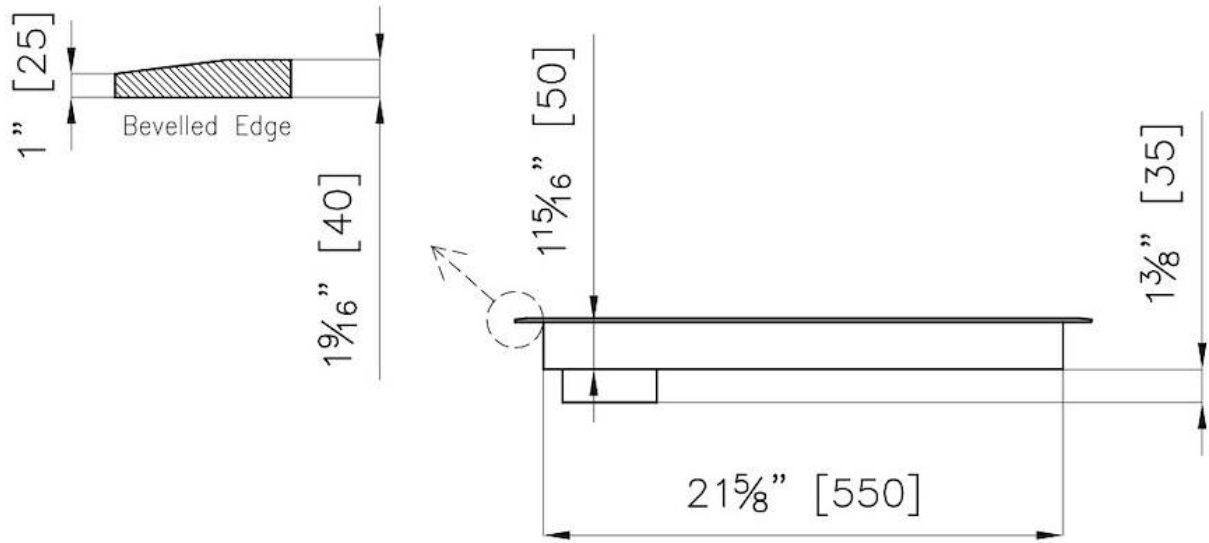

Coloring Black

Material Ceramic glass

Series Foster Milano

Dimensions 24" x 20 1/2"

Edge/Installation Type Bevelled Edge - for flush-mount or over-mount installation

Heating element Four zones

Cut out 22 1/16" x 19 5/16"

Right 7x8" - 1,900 / 2,200 W (3,400 / 3,900 Booster)

Power settings 9 power settings per zone + Powerboost

Safety Safety equipment

Type Induction Hob

Type of commands Touch Control

FEATURES

Powerboost Booster function provides increased power to the selected plate. In particular, when the Booster is activated, the plate works for ten minutes at a very high power that allows to heat quickly large quantities of water.

TECHNICAL DATA

RECOMMENDED PAIRINGS

Sink Leonardo 33" x 20" – U/M
1014 660